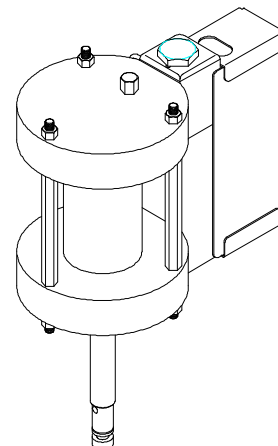

PARTS LIST

ITEM	PART NO.	QTY	DESCRIPTION
64	MPM-2052-1	2	1/4x12' POLY TUBE
65	MPM-2565	3	FITTING
66	PF-AP-04	2	PLUG
67	PCV-1001	1	NEEDLE VALVE
68	MPM-2583-3	2	3/8x36" POLY TUBE
69	MPM-2591	2	ELBOW FITTING
70	MPM-2599	1	5 WAY VALVE
71	PF-FT-04	1	TEE FITTING
72	PF-HN-06-04	1	NIPPLE
73	PP-1009	1	FITTING
74	6701-37-EN	2	MVP DECAL
75	00276	1	TEE FITTING
76	MPH-2546-01	1	VALVE STEM ASSY
77	MPH-2545	1	SEAL

OPTIONAL PARTS AND ASEMBLIES

ITEM	PART NO.	QTY	DESCRIPTION
79	MPH-2542	1	RESET BUTTON ASSY

REPAIR KITS

PART NO.	DESCRIPTION
* MPH-2500-SK	SEAL KIT

FIGURE 1-1

* COMPONENTS INCLUDED WITH SEAL KIT.