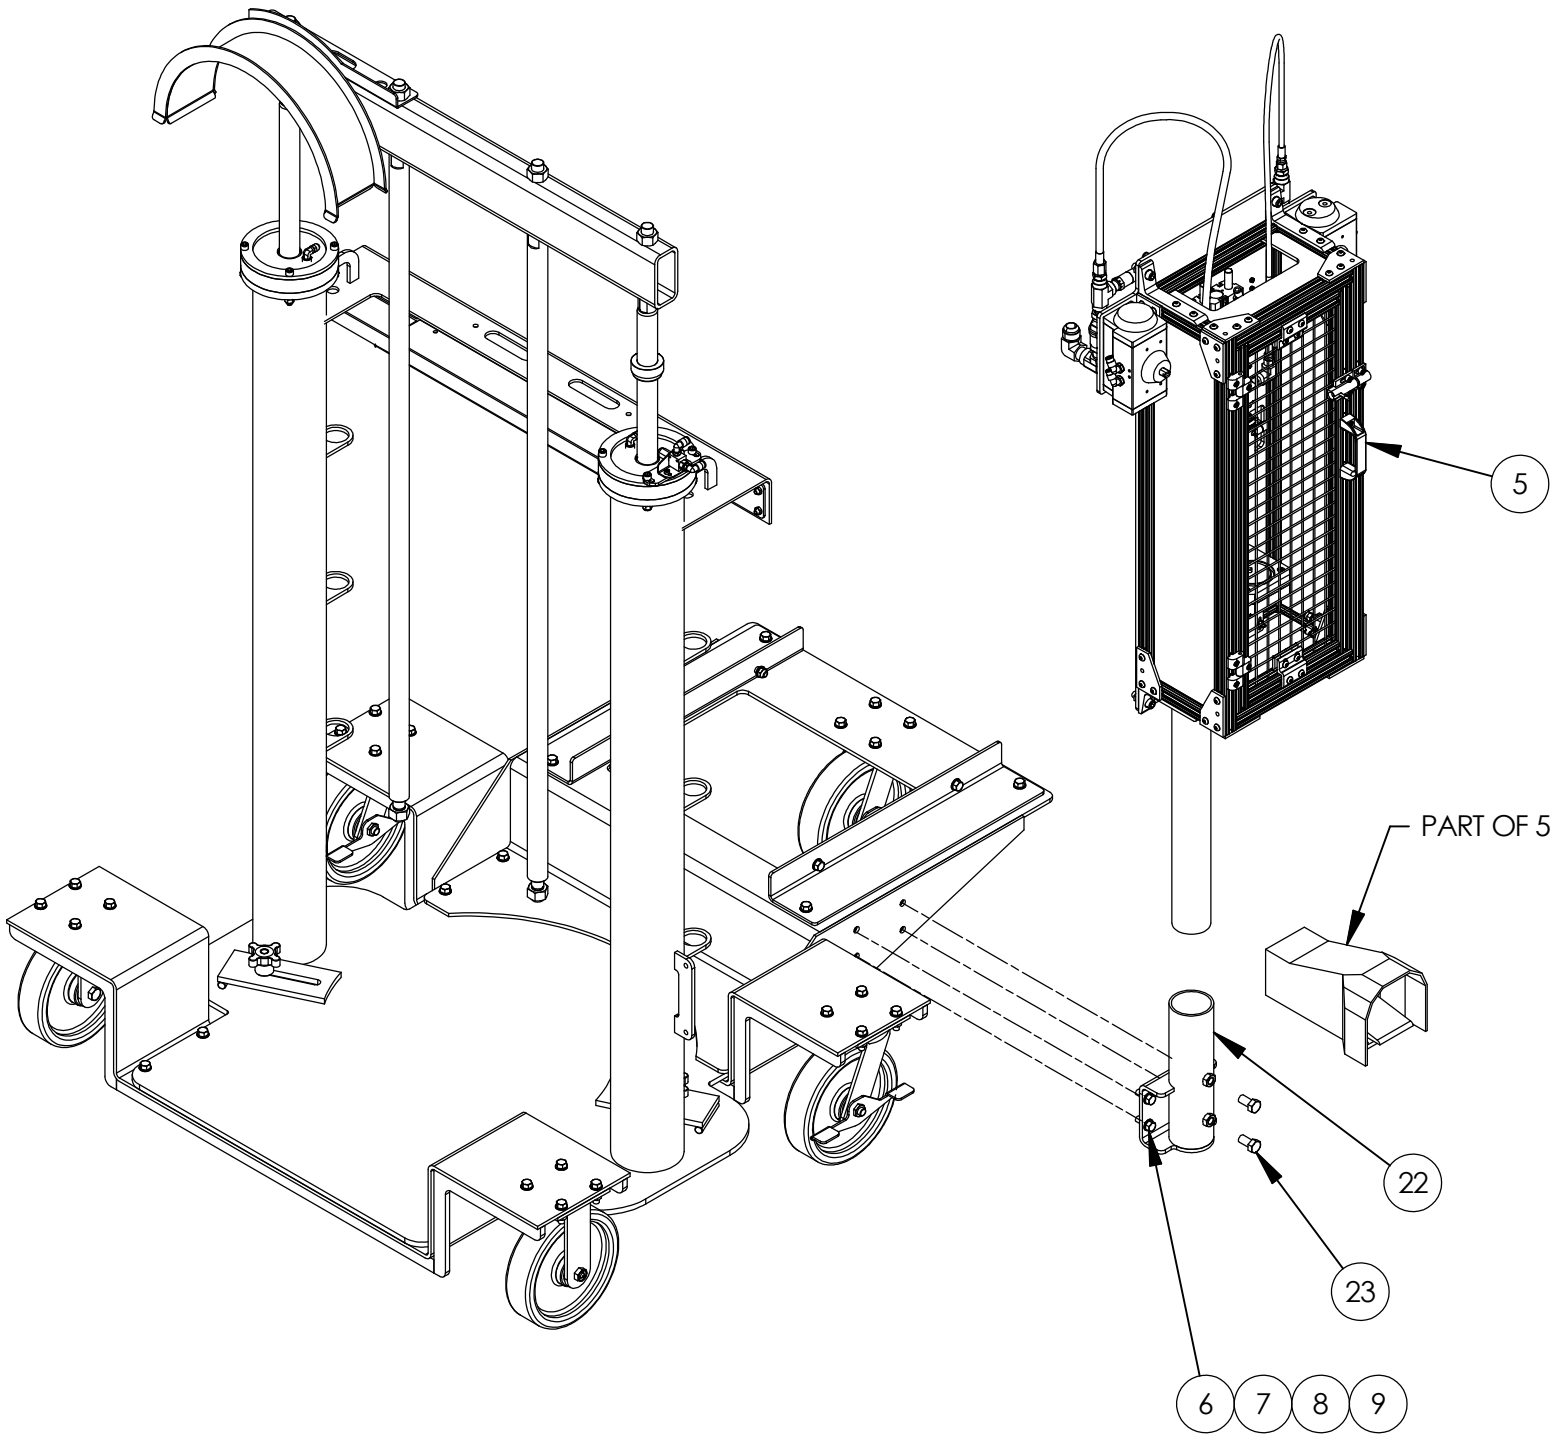

# MAGNUM VENUS PRODUCTS

10 TO 1 CARTRIDGE FILLING ADHESIVE UNIT

IMA-CCP-ADH-CFS-A

REV:

SHEET 2 / 5

7/10/2017

# MAGNUM VENUS PRODUCTS

10 TO 1 CARTRIDGE FILLING ADHESIVE UNIT

IMA-CCP-ADH-CFS-A

REV:

SHEET 3 / 5

7/10/2017

# MAGNUM VENUS PRODUCTS

10 TO 1 CARTRIDGE FILLING ADHESIVE UNIT

IMA-CCP-ADH-CFS-A

Parts List			
ITEM	PART NUMBER	QTY	DESCRIPTION
1	APD-2000-BASE	1	BASIC RAM FRAME ASSEMBLY
2	CCP-29100-NS-SS	1	PUMP ASSEMBLY - NO SLAVE BRACKET
3	APD-1500-A	1	ADHESIVE PISTON ASSEMBLY
4	PAT-CCP-TRAN-PCN	1	TRANSFER/HARDENER PUMP - PANEL CONTROLLED
5	CFS-1000-A	1	10:1 SIDE CARTRIDGE FILLING MACHINE
6	F-HB-06C-16	8	HEX BOLT
7	F-FW-06	8	FLAT WASHER
8	F-SW-06	8	LOCK WASHER
9	F-HN-06C	8	HEX NUT
10	PCN-RAM-3	1	SINGLE RAM CONTROL PANEL
11	PCN-RAM-2	1	SINGLE RAM CONTROL PANEL, ADD ON UNIT
12	PCN-1005	2	AUXILLARY PANEL BRACKET
13	F-HB-08C-28-GR5	4	HEX BOLT
14	PF-RB-16-12-SS	1	REDUCER BUSHING
15	PF-HN-12-SS	1	HEX NIPPLE
16	PF-FT-12-SS	1	FEMALE TEE
17	PF-ME-12-12J-SS	1	MALE ELBOW
18	PF-HN-12-08-SS	1	HEX NIPPLE
19	BV-88-316	1	BALL VALVE
20	HCSS-1212J12J-15	1	SS HOSE
21	HCSS-1212J12J-5	1	SS HOSE
22	CFS-BRKT-SM-1	1	STATION MOUNT
23	F-HB-08C-16	2	HEX BOLT

# MAGNUM VENUS PRODUCTS

10 TO 1 CARTRIDGE FILLING ADHESIVE UNIT

IMA-CCP-ADH-CFS-A