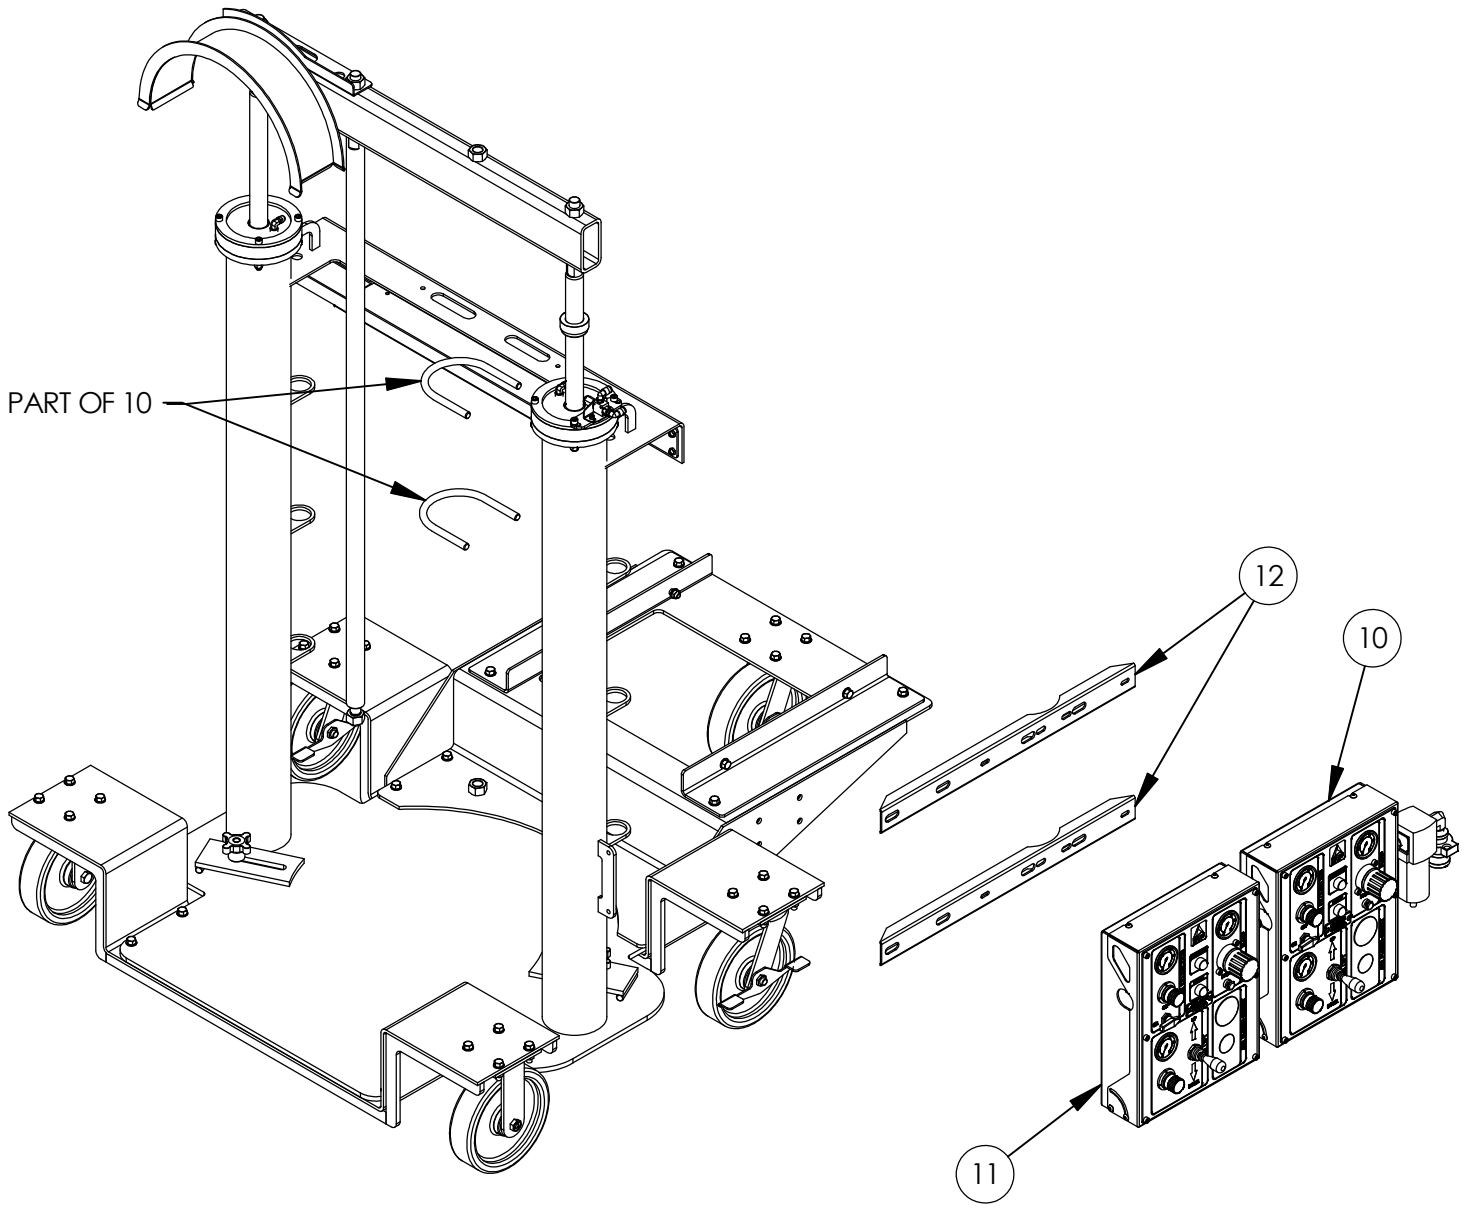

# MAGNUM VENUS PRODUCTS

10 TO 1 CARTRIDGE FILLING ADHESIVE UNIT

IMA-CCP-ADH-CFS-A

REV:

SHEET 2 / 5

7/10/2017

# MAGNUM VENUS PRODUCTS

10 TO 1 CARTRIDGE FILLING ADHESIVE UNIT

IMA-CCP-ADH-CFS-A

REV:

SHEET 3 / 5

7/10/2017

# MAGNUM VENUS PRODUCTS

10 TO 1 CARTRIDGE FILLING ADHESIVE UNIT

IMA-CCP-ADH-CFS-A

Parts List			
ITEM	PART NUMBER	QTY	DESCRIPTION
1	APD-2000-BASE	1	BASIC RAM FRAME ASSEMBLY
2	CCP-29100-NS-SS	1	PUMP ASSEMBLY - NO SLAVE BRACKET
3	APD-1500-A	1	ADHESIVE PISTON ASSEMBLY
4	PAT-CCP-TRAN-PCN	1	TRANSFER/HARDENER PUMP - PANEL CONTROLLED
5	CFS-1000-A	1	10:1 SIDE CARTRIDGE FILLING MACHINE
6	F-HB-06C-16	8	HEX BOLT
7	F-FW-06	8	FLAT WASHER
8	F-SW-06	8	LOCK WASHER
9	F-HN-06C	8	HEX NUT
10	PCN-RAM-3	1	SINGLE RAM CONTROL PANEL
11	PCN-RAM-2	1	SINGLE RAM CONTROL PANEL, ADD ON UNIT
12	PCN-1005	2	AUXILLARY PANEL BRACKET
13	F-HB-08C-28-GR5	4	HEX BOLT
14	PF-RB-16-12-SS	1	REDUCER BUSHING
15	PF-HN-12-SS	1	HEX NIPPLE
16	PF-FT-12-SS	1	FEMALE TEE
17	PF-ME-12-12J-SS	1	MALE ELBOW
18	PF-HN-12-08-SS	1	HEX NIPPLE
19	BV-88-316	1	BALL VALVE
20	HCSS-1212J12J-15	1	SS HOSE
21	HCSS-1212J12J-5	1	SS HOSE
22	CFS-BRKT-SM-1	1	STATION MOUNT
23	F-HB-08C-16	2	HEX BOLT

# MAGNUM VENUS PRODUCTS

10 TO 1 CARTRIDGE FILLING ADHESIVE UNIT

IMA-CCP-ADH-CFS-A