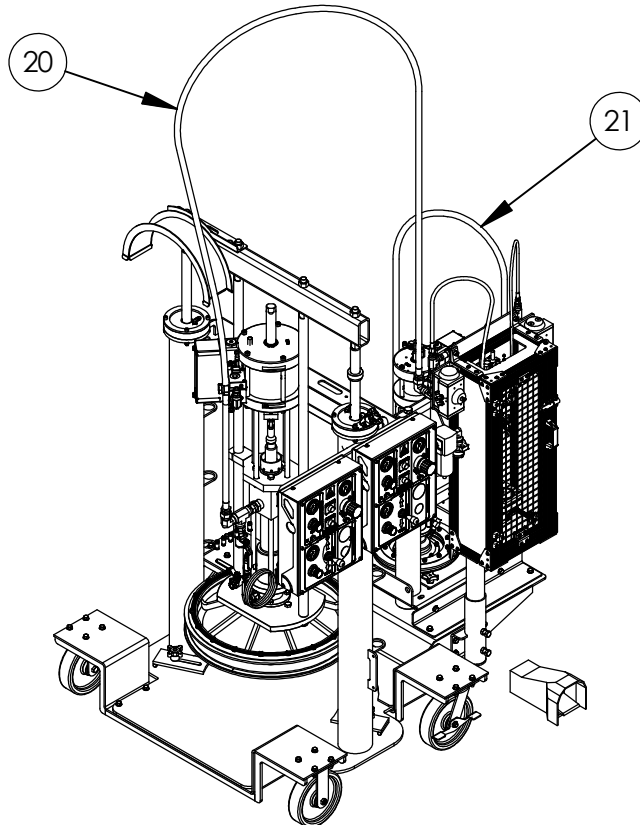

# MAGNUM VENUS PRODUCTS

10 TO 1 CARTRIDGE FILLING ADHESIVE UNIT

IMA-CCP-ADH-CFS-A

REV:

SHEET 2 / 5

7/10/2017

# MAGNUM VENUS PRODUCTS

10 TO 1 CARTRIDGE FILLING ADHESIVE UNIT

IMA-CCP-ADH-CFS-A

REV:

SHEET 3 / 5

7/10/2017

# MAGNUM VENUS PRODUCTS

10 TO 1 CARTRIDGE FILLING ADHESIVE UNIT

IMA-CCP-ADH-CFS-A

Parts List			
ITEM	PART NUMBER	QTY	DESCRIPTION
1	APD-2000-BASE	1	BASIC RAM FRAME ASSEMBLY
2	CCP-29100-NS-SS	1	PUMP ASSEMBLY - NO SLAVE BRACKET
3	APD-1500-A	1	ADHESIVE PISTON ASSEMBLY
4	PAT-CCP-TRAN-PCN	1	TRANSFER/HARDENER PUMP - PANEL CONTROLLED
5	CFS-1000-A	1	10:1 SIDE CARTRIDGE FILLING MACHINE
6	F-HB-06C-16	8	HEX BOLT
7	F-FW-06	8	FLAT WASHER
8	F-SW-06	8	LOCK WASHER
9	F-HN-06C	8	HEX NUT
10	PCN-RAM-3	1	SINGLE RAM CONTROL PANEL
11	PCN-RAM-2	1	SINGLE RAM CONTROL PANEL, ADD ON UNIT
12	PCN-1005	2	AUXILLARY PANEL BRACKET
13	F-HB-08C-28-GR5	4	HEX BOLT
14	PF-RB-16-12-SS	1	REDUCER BUSHING
15	PF-HN-12-SS	1	HEX NIPPLE
16	PF-FT-12-SS	1	FEMALE TEE
17	PF-ME-12-12J-SS	1	MALE ELBOW
18	PF-HN-12-08-SS	1	HEX NIPPLE
19	BV-88-316	1	BALL VALVE
20	HCSS-1212J12J-15	1	SS HOSE
21	HCSS-1212J12J-5	1	SS HOSE
22	CFS-BRKT-SM-1	1	STATION MOUNT
23	F-HB-08C-16	2	HEX BOLT

# MAGNUM VENUS PRODUCTS

10 TO 1 CARTRIDGE FILLING ADHESIVE UNIT

IMA-CCP-ADH-CFS-A