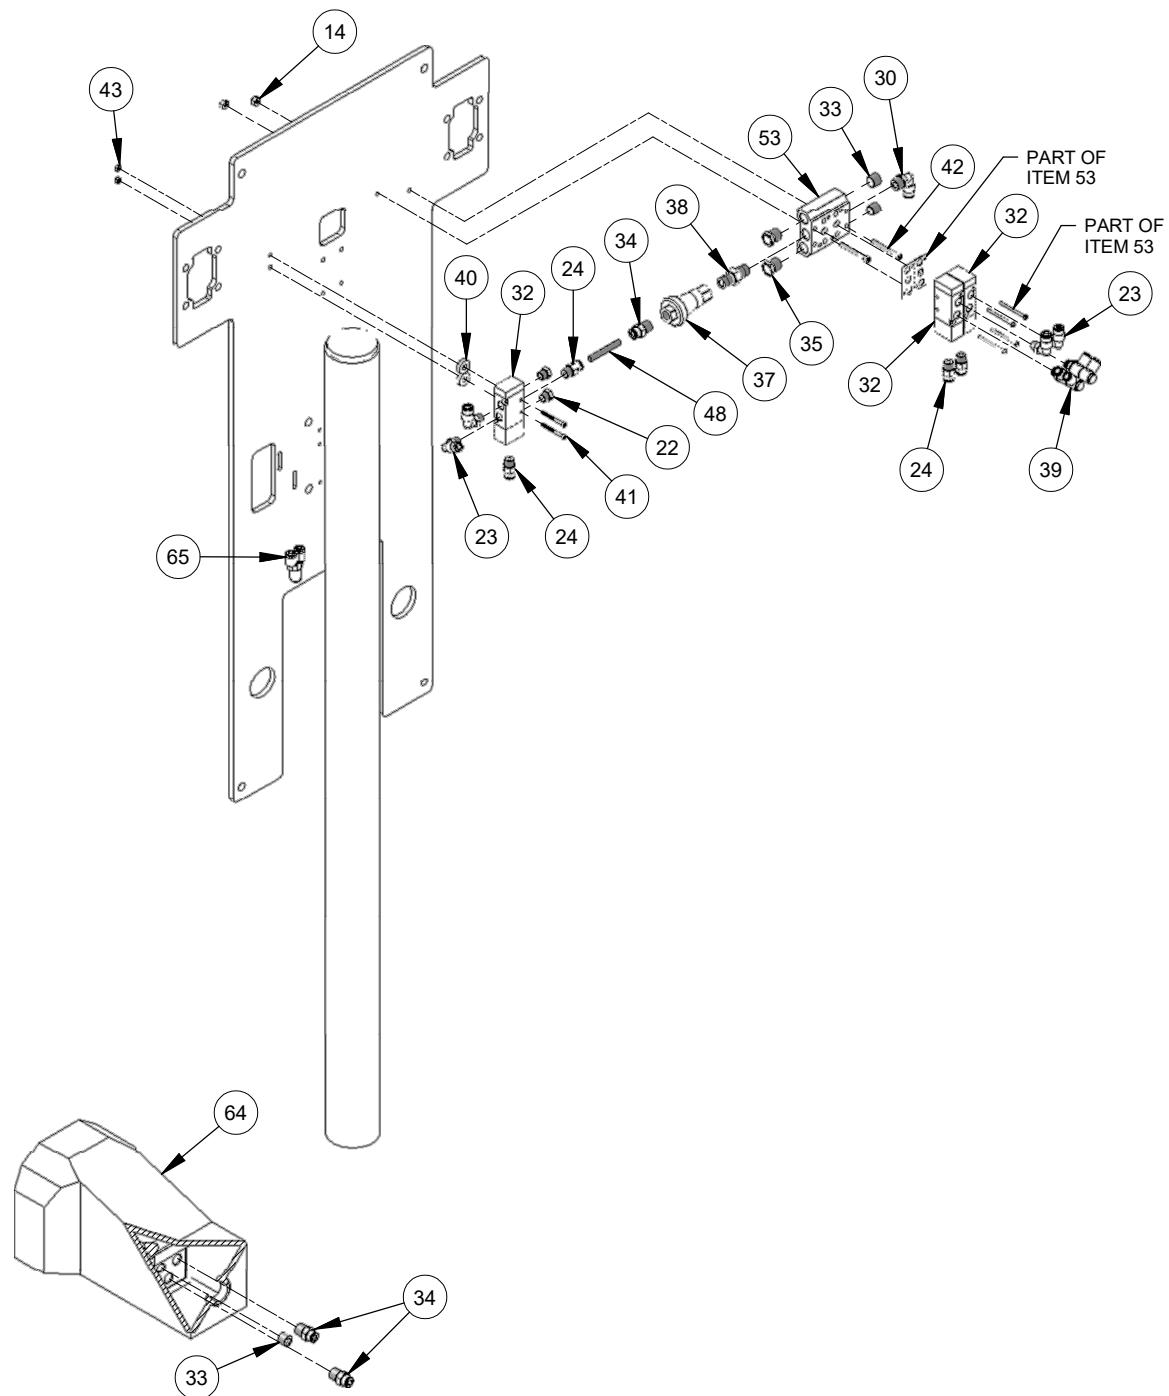

MAGNUM VENUS PRODUCTS

1:1 CARTRIDGE FILLING MACHINE	CFS-1000-B