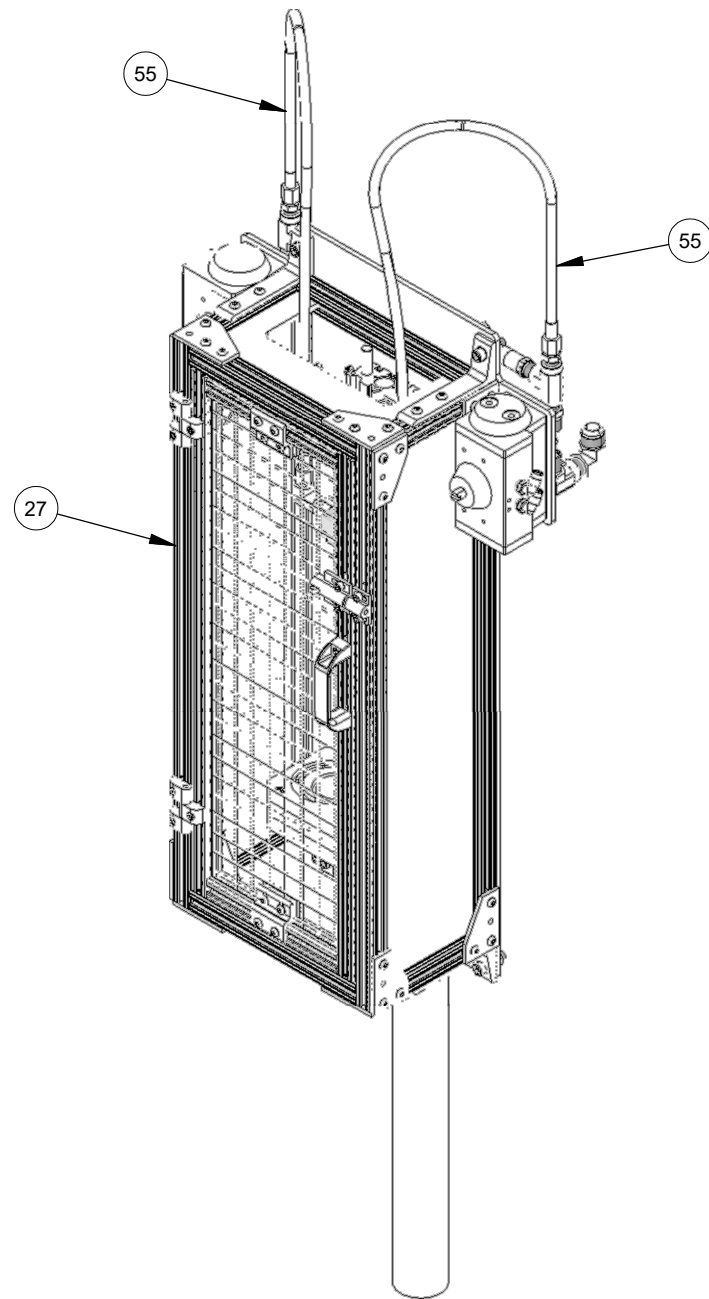

# MAGNUM VENUS PRODUCTS

1:1 CARTRIDGE FILLING MACHINE

CFS-1000-B

Parts List				Parts List			
ITEM	PART NUMBER	QTY	DESCRIPTION	ITEM	PART NUMBER	QTY	DESCRIPTION
1	CFS-1001	2	ACTUATOR - BALL VALVE	41	F-CS-540-20	2	CAP SCREW
2	CFS-1003	1	LINEAR ACTUATOR	42	F-CS-832-24	2	CAP SCREW
3	CFS-1002	2	BALL VALVE	43	F-LN-540	2	NYLOCK NUT
4	F-CS-1032-16	4	CAP SCREW	44	CFS-1026	1	NOZZLE ASSEMBLY
5	F-SW-05	8	LOCK WASHER	45	CFS-1025	1	NOZZLE HOLDER
6	F-BHCS-04C-12	2	BUTTON HEAD CAP SCREW	47	CFS-1027	1	STOPPER
7	CFS-1023	1	CARTRIDGE BOTTLE SUPPORT	48	MPM-2052-1	.25 FT	TUBE
8	F-CS-04C-12	4	CAP SCREW	49	O-E-010	2	O-RING
9	CFS-1017	2	STOPPER PIN	50	CFS-1022	1	BASE PLATE 1:1 CARTRIDGE
10	F-CS-1032-32	2	CAP SCREW	51	CFS-1008	1	CLAMP COLLAR
11	PNE-4W-104	1	4-WAY VALVE	52	F-CS-06C-32	2	ALLEN CAP SCREW
12	F-BHCS-832-20	6	BUTTON HEAD CAP SCREW	53	PNE-MAN-102	1	MANIFOLD - 2 STATION
13	F-FW-832	6	FLAT WASHER	54	CV-CFS-04-SS	2	CHECK VALVE
14	F-LN-832	8	LOCK NUT	55	HCSS-0606J-3	2	SS HOSE
15	CFS-1019	2	VALVE BRACKET	56	PF-SE-04F-06J-SS	2	STREET ELBOW
16	PNE-4W-105	2	4-WAY VALVE				
17	F-BHCS-832-06	4	BUTTON HEAD CAP SCREW	57	PF-FT-06-SS	2	FEMALE TEE
18	PF-SE-08-SS	2	STREET ELBOW	58	PLV-1000-2700	2	PRESSURE LIMIT VALVE - 2700 psi
19	PF-ME-08-12J-SS	2	MALE ELBOW				
20	PNE-FCV-101	2	FLOW CONTROL VALVE	59	PF-HN-06-08-SS	2	HEX NIPPLE
21	PF-AP-02	3	PIPE PLUG	60	PNE-FCO-101	2	FLOW CONTROL ORIFICE
22	00403	8	BREATHER VENT	61	PF-ST-02-BR	2	TEE FITTING
23	MPH-2539	7	MALE ELBOW	62	PF-HN-06-06J-SS	2	HEX NIPPLE
24	07223	8	MALE CONNECTOR	64	FPD-2001	1	FOOT PEDAL WITH GUARD
25	CFS-1011	1	CARTRIDGE FILLING PANEL	65	06946	1	POLY Y FITTING
26	F-CS-05C-16	8	CAP SCREW				
27	CFS-GRD-100	1	CE NORM GUARD				
28	F-CS-1024-32	4	CAP SCREW				
29	F-LN-1024	4	NYLOCK NUT				
30	07233	5	MALE POLY ELBOW				
31	F-CS-1032-08	8	CAP SCREW				
32	PNE-4W-106	3	4-WAY VALVE				
33	PF-AP-04	3	ALLEN PLUG				
34	07224	3	MALE CONNECTOR				
35	MPM-2568	2	BREATHER VENT				
36	CFS-1004	2	VALVE ADAPTER				
37	PNE-IPR-101	1	REGULATOR 45 PSI				
38	PF-HN-04	1	HEX NIPPLE				
39	PTF90-02-04X2	3	TUBE FITTING				
40	F-FW-04SE	2	SPACER				