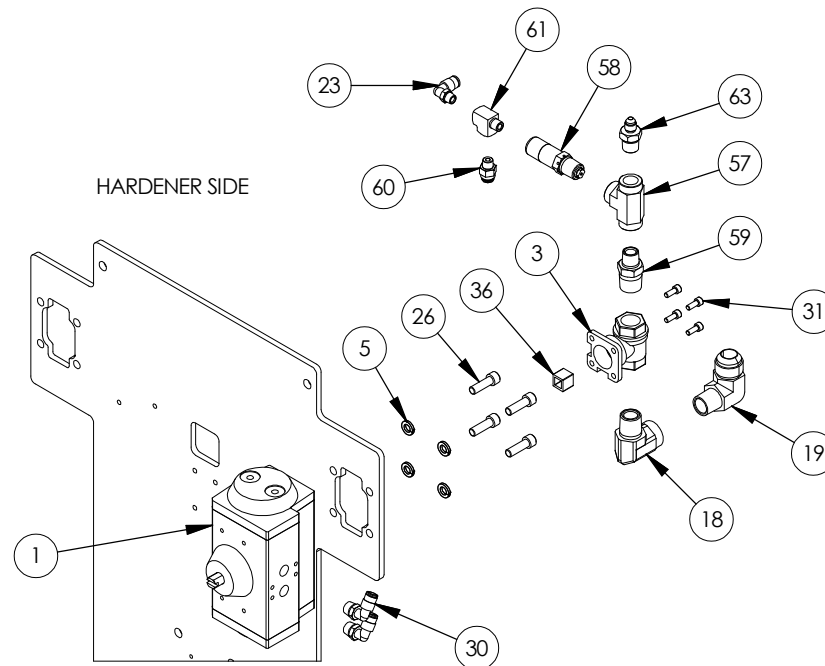

MAGNUM VENUS PRODUCTS

10:1 CARTRIDGE FILLING MACHINE	CFS-1000-A