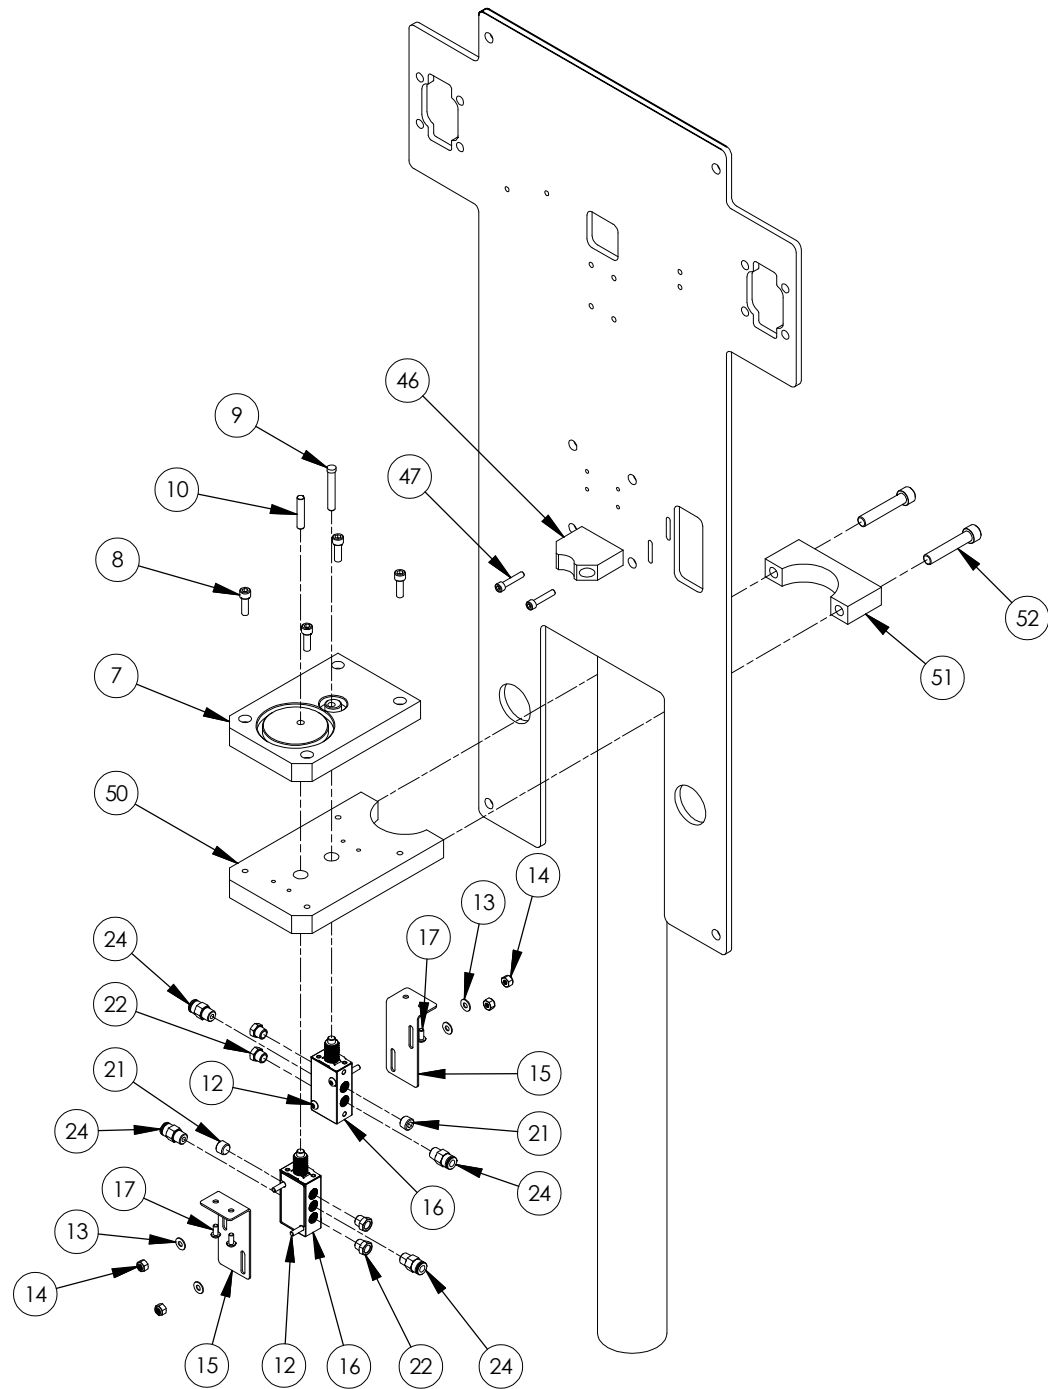

MAGNUM VENUS PRODUCTS

10:1 CARTRIDGE FILLING MACHINE	CFS-1000-A