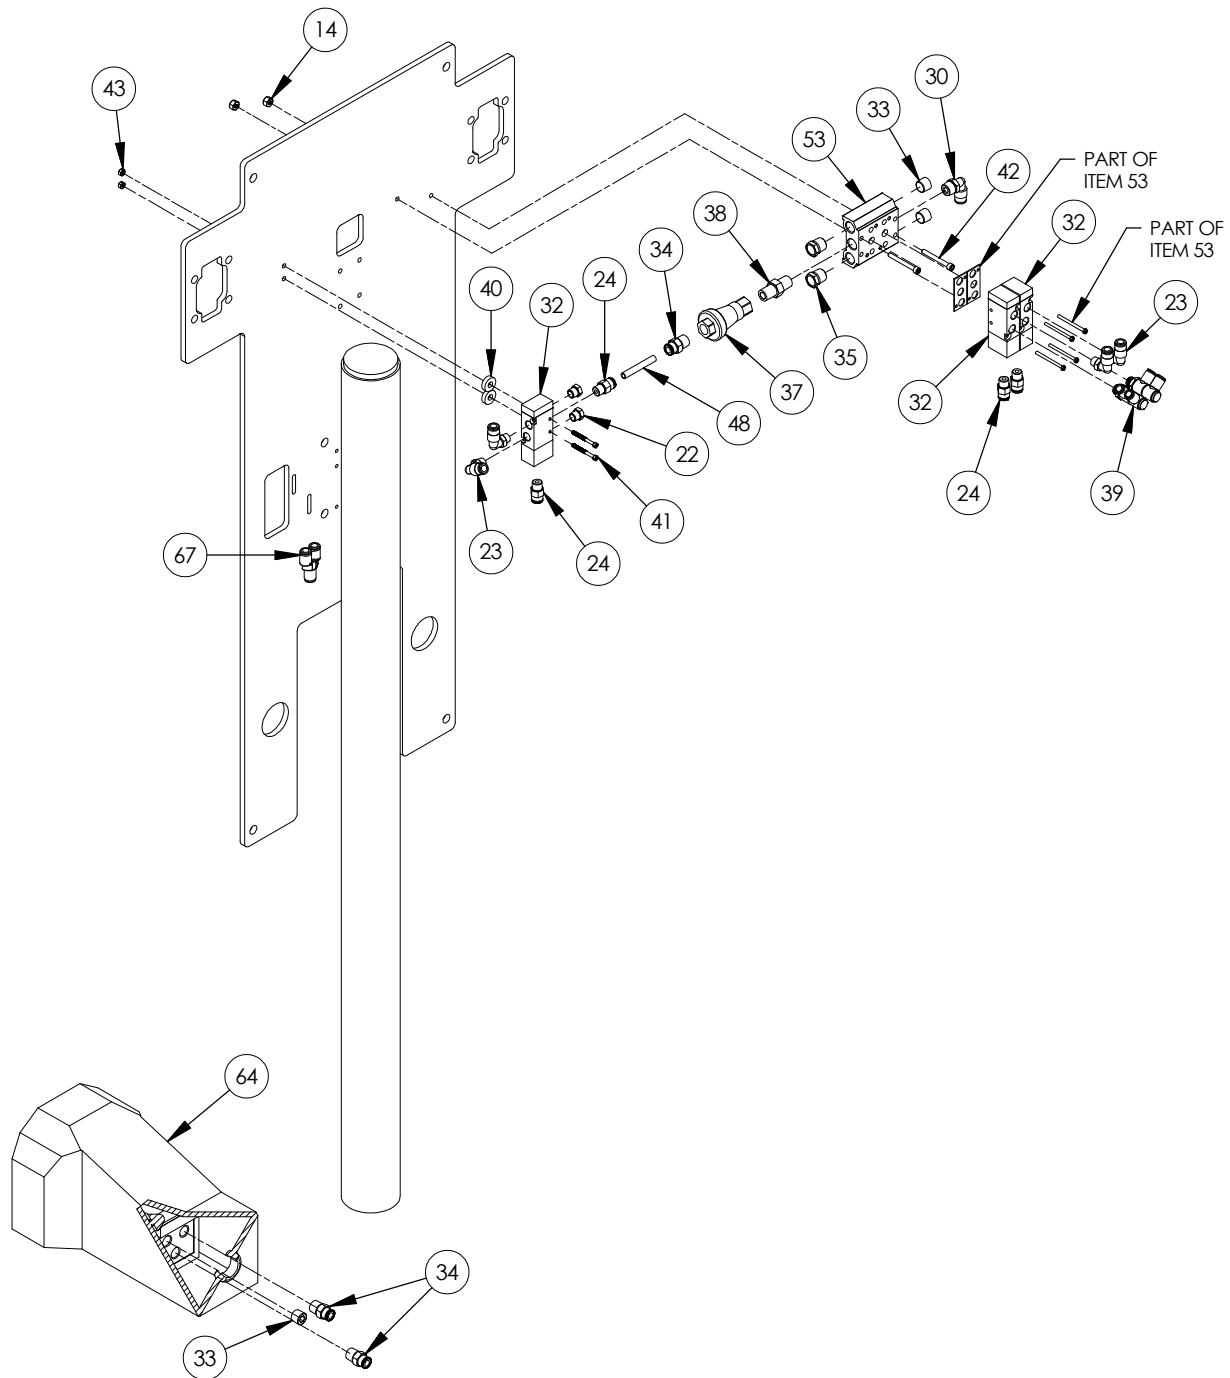

MAGNUM VENUS PRODUCTS

10:1 CARTRIDGE FILLING MACHINE	CFS-1000-A

REV: