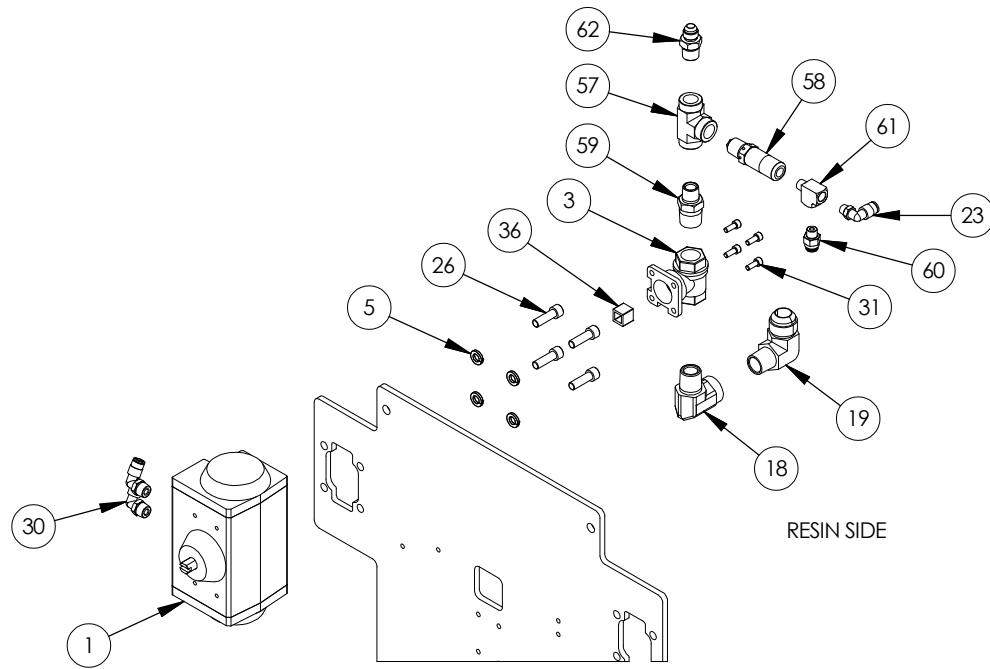

MAGNUM VENUS PRODUCTS

10:1 CARTRIDGE FILLING MACHINE	CFS-1000-A