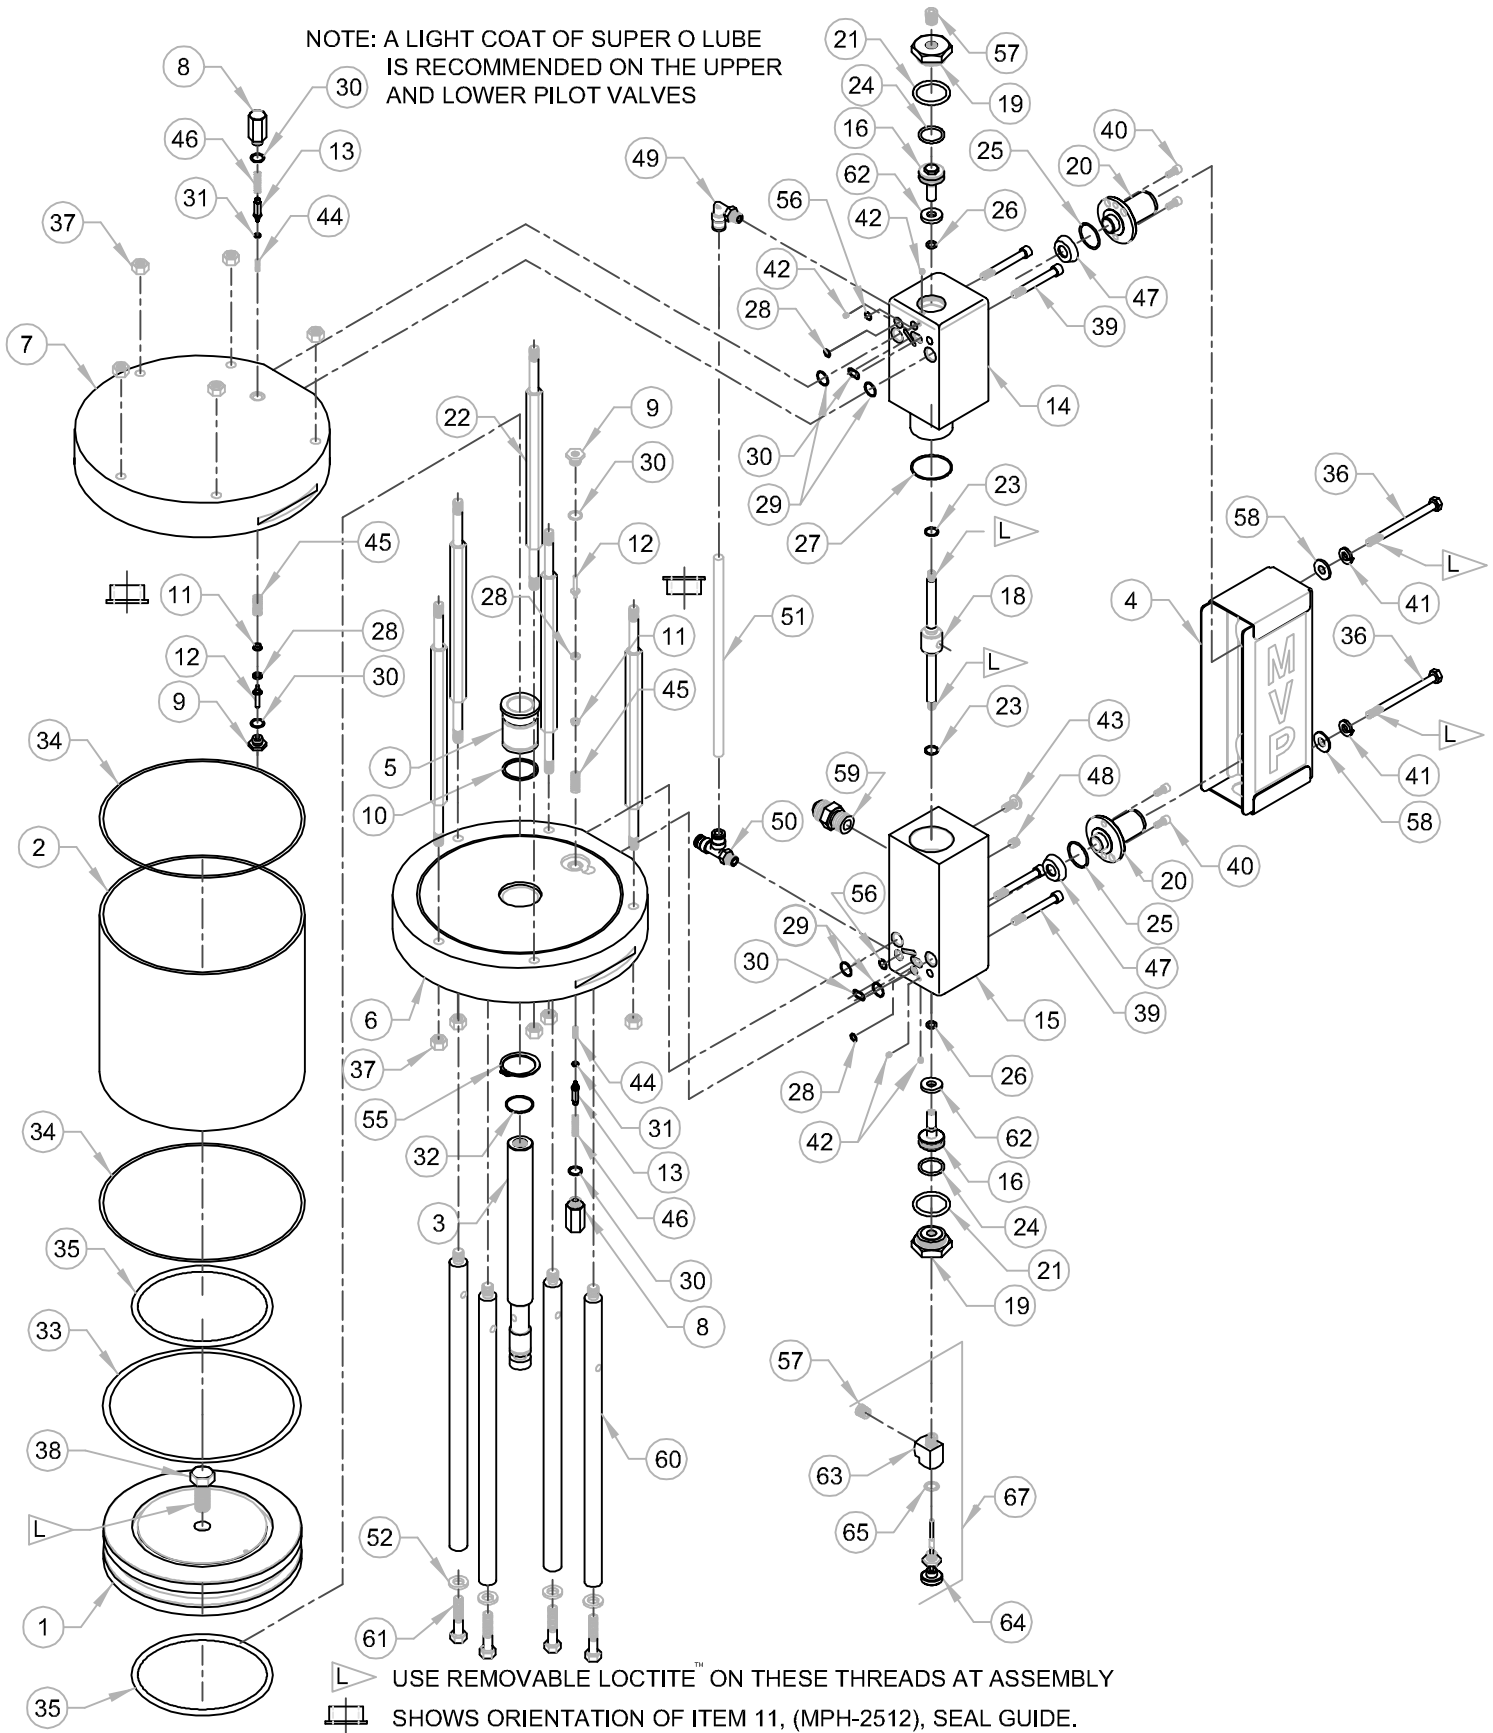

# MAGNUM VENUS PLASTECH

Assembly - 7" Power Head 4" Stroke

VPH-7000

REV. Q = ITEM 67 WAS MISLABLED ON DRAWING 01/28/09 BT2  
 R = ITEM 38 WAS F-HBFT-08C-20-GR5 01/28/09 BT2  
 S = ADDED SUPER O LUBE NOTE FOR PILOT VALVES 05/25/11 BT2  
 T = ORIENTED MUFFLER FOR DOWNWARD EXHAUST 02/23/18 BT2

# Assembly - 7" Power Head 4" Stroke VPH-7000

## PARTS LIST

ITEM	PART NO.	QTY	DESCRIPTION
1	MPH-7004	1	PISTON
2	VPH-7001	1	CYLINDER
3	VPH-4259	1	PISTON ROD
4	VPH-5004-01	1	MUFFLER ASSEMBLY
5	VPH-4254	1	PISTON ROD BUSHING
6	MPH-7002	1	LOWER ENDCAP
7	MPH-7001	1	UPPER ENDCAP
8	MPH-2541	2	INLET SPRING HOUSING
9	MPH-2511-01	2	ASSY - STEM SEAL
* 10	O-B-121	1	O-RING
11	MPH-2512	2	SEAL GUIDE
12	MPH-2513	2	VALVE STEM - PILOT VALVE
13	MPH-2540	2	INLET ROD - PILOT VALVE
14	VPH-5001	1	UPPER VALVE BLOCK
15	MPH-5001	1	LOWER VALVE BLOCK
16	MPH-2517	2	VALVE PISTON
18	VPH-5005	1	VALVE POPPET
19	MPH-2521	2	VALVE END CAP
20	MPH-5009	2	VALVE EXHAUST
* 21	O-B-019	2	O-RING
22	VPH-5003	5	TIE ROD
* 23	O-U-206-90	2	O-RING
* 24	O-B-116	2	O-RING
* 25	O-B-026	2	O-RING
* 26	O-D-010-90	2	O-RING
* 27	O-B-125	1	O-RING
* 28	O-B-008	4	O-RING
* 29	O-B-014	4	O-RING
* 30	O-B-012	6	O-RING
* 31	O-U-006	2	O-RING
* 32	O-B-118	1	O-RING
* 33	O-B-439	1	O-RING
* 34	O-B-167	2	O-RING
* 35	O-B-431	2	O-RING
36	F-HB-04C-56-SS	2	HEX BOLT
37	F-HN-06F	10	HEX NUT
38	F-HB-08F-20-GR5	1	HEX BOLT
39	F-CS-04C-40-SS	4	CAP SCREW
40	F-CS-04C-08-SS	4	CAP SCREW
41	F-SW-04-SS	2	LOCK WASHER
42	F-SS-832-02-SS	4	SET SCREW
43	F-BHCS-04C-16-SS	1	BUTTON HEAD CAP SCREW
44	MPH-2526	2	SPRING
45	MPH-2528	2	SPRING
46	MPH-2533	2	SPRING
* 47	MPH-5010	2	DIAPHRAGM
48	PF-AP-04-SS	1	PIPE PLUG
49	MPH-2539	1	POLY ELBOW
50	MPH-2538	1	POLY TEE
51	MS-2052-1	.56ft	Ø1/4 TUBING
52	F-SW-06	4	LOCK WASHER
55	MPH-3261	1	SNAP - RING
* 56	O-B-011	2	O-RING
57	PF-AP-02-SS	2	PIPE PLUG
58	F-FW-04	2	FLAT WASHER
59	PF-HN-08-08S	1	ADAPTER
60	2104-4-1	4	TIE ROD