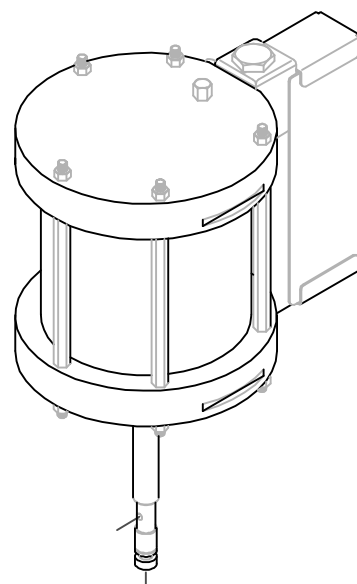

PARTS LIST

ITEM	PART NO.	QTY	DESCRIPTION
61	F-HB-06C-24-GR8	4	GR 8 HEX BOLT
62	MPH-3262	2	PISTON STOP
63	PF-ST-02-BR	1	TEE FITTING
64	MPH-2546-01	1	VALVE STEM ASSY
65	MPH-2545	1	SEAL
66	DONOTOILAIRMOTOR	1	DO NOT OIL DECAL (NOT SHOWN)

OPTIONAL PARTS AND ASSEMBLIES

PARTS LIST

ITEM	PART NO.	QTY	DESCRIPTION
67	MPH-2542	1	RESET BUTTON ASSY
	VPH-SB-XL	1	SHIFT BLOCK ASSY

REPAIR KITS

PART NO.	DESCRIPTION
* MPH-7000-SK	SEAL KIT

FIGURE 1-1

* COMPONENTS INCLUDED WITH SEAL KIT.