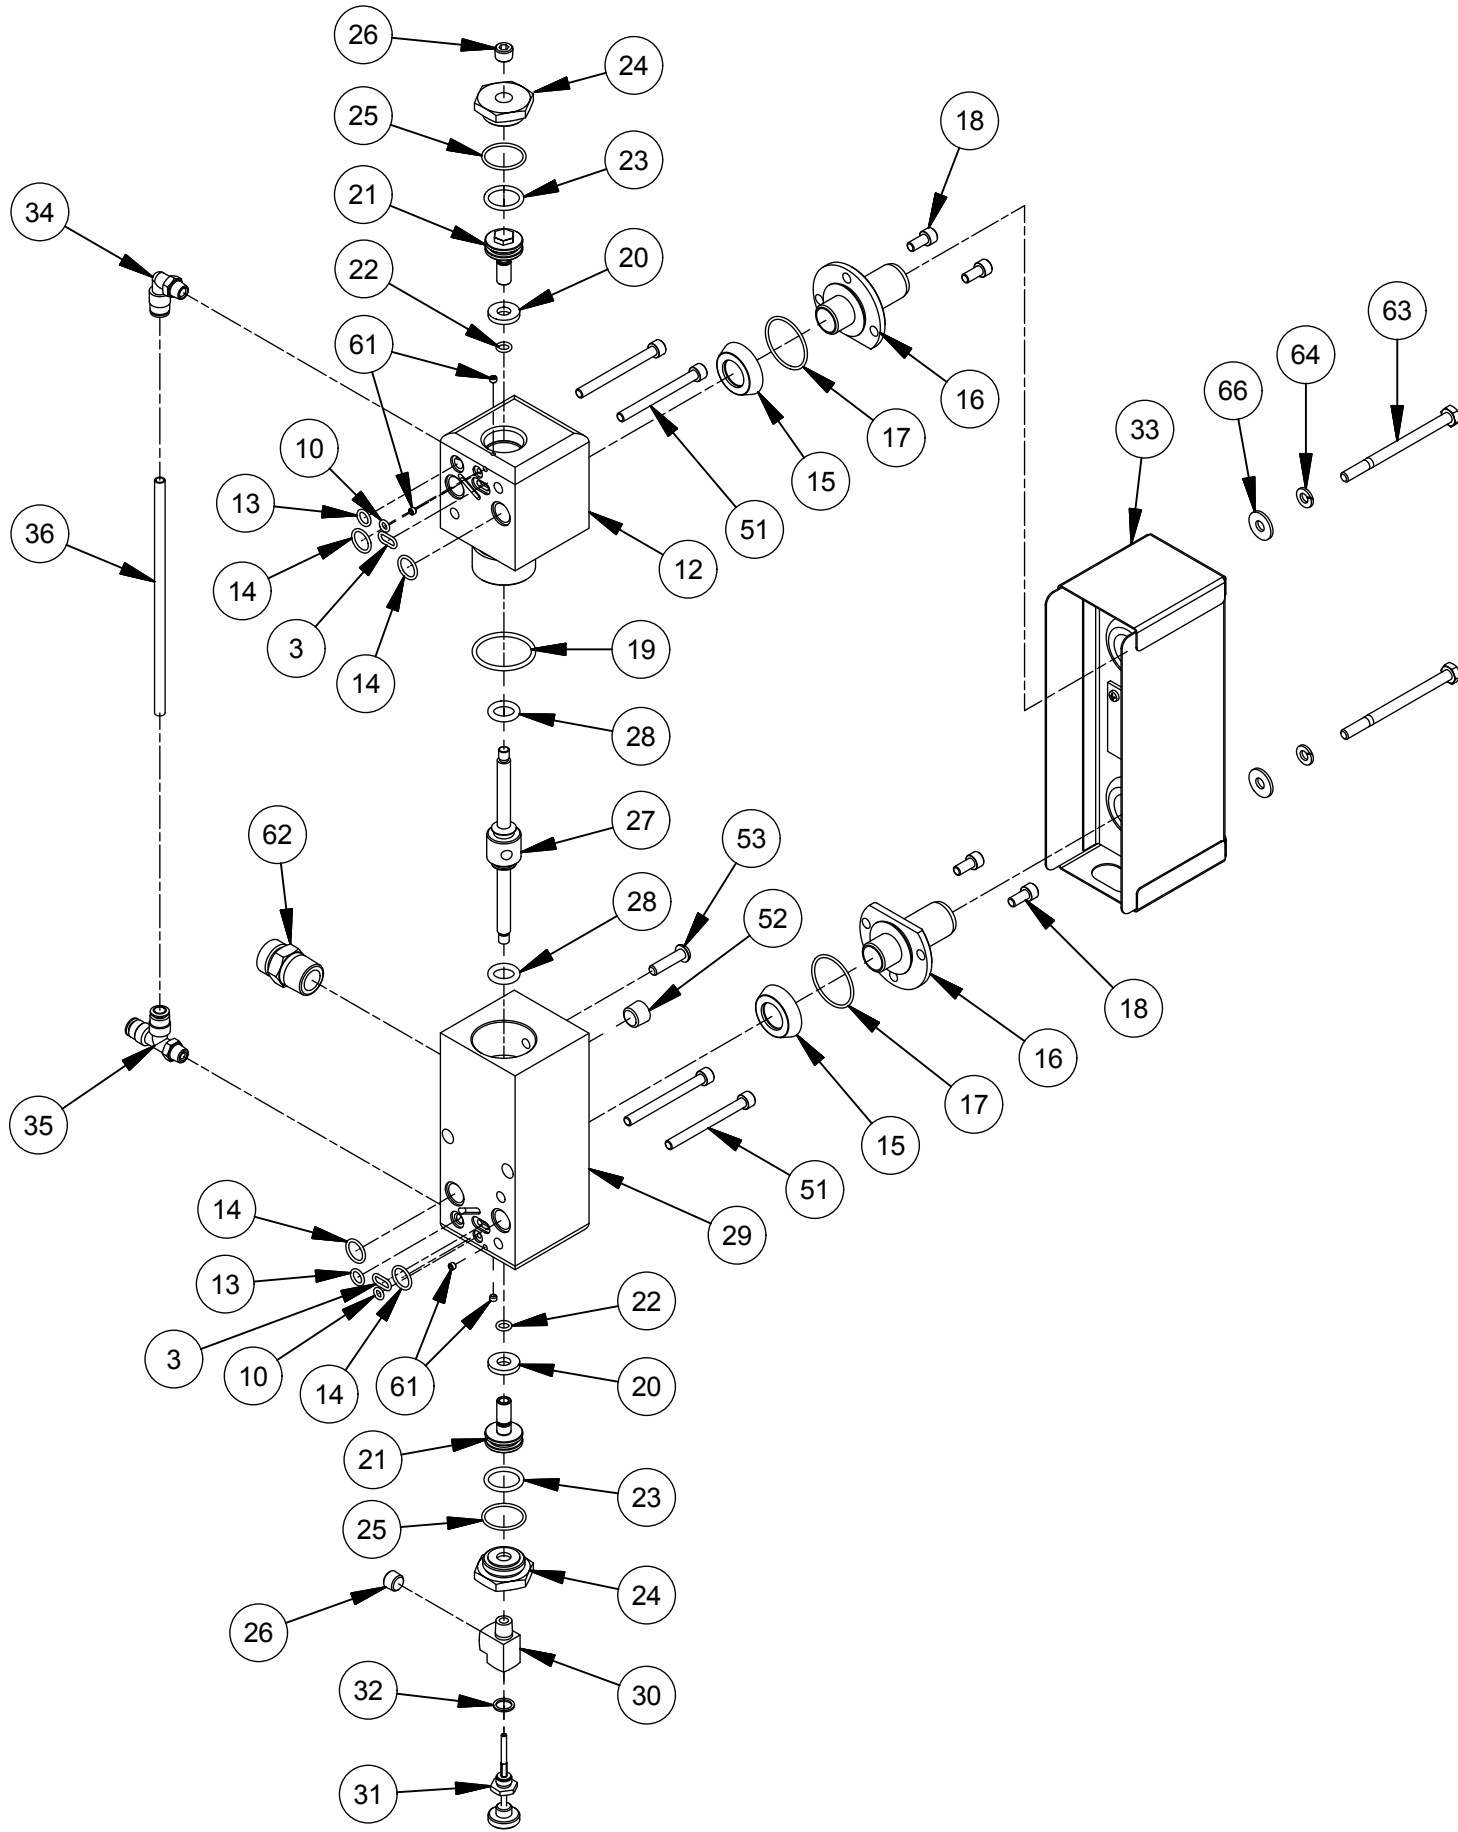

MAGNUM VENUS PRODUCTS

7" PUTTY POWER HEAD -DUO HIGH VOLUME

VPH-7000-P-DHV-HD

Parts List			
ITEM	PART NUMBER	QTY	DESCRIPTION
	1	MPH-2528	2 SPRING
	2	MPH-2541	2 SPRING HOUSING- PILOT VALVE
*	3	O-B-012	6 O-RING
	4	MPH-2540	2 INLET ROD- PILOT VALVE
*	5	O-U-006	2 O-RING
	6	MPH-2526	2 SPRING
	7	MPH-2533	2 COMPRESSION SPRING
	8	MPH-2511-01	2 STEM SEAL ASSY- PILOT VALVE
	9	MPH-2513	2 VALVE STEM- PILOT VALVE
*	10	O-B-008	4 O-RING
	11	MPH-2512	2 SEAL GUIDE- PILOT VALVE
	12	VPH-5001	1 UPPER VALVE BLOCK
*	13	O-B-011	2 O-RING
*	14	O-B-014	4 O-RING
*	15	MPH-5010	2 DIAPHRAGM
	16	MPH-5009	2 EXHAUST PORT
*	17	O-B-026	2 O-RING
	18	F-CS-04C-08-SS	4 SOCKET HEAD CAP SCREW
*	19	O-B-125	1 O-RING
	20	MPH-3262	2 PISTON STOP
	21	MPH-2517	2 VALVE PISTON
*	22	O-D-010-90	2 O-RING
*	23	O-B-116	2 O-RING
	24	MPH-2521	2 VALVE END CAP
*	25	O-B-019	2 O-RING
	26	PF-AP-02-SS	2 PIPE PLUG
	27	VPH-5005	1 VALVE ROD POPPET
*	28	O-U-206-90	2 O-RING
	29	MPH-5001	1 LOWER VALVE BLOCK
	30	PF-ST-02-BR	1 TEE FITTING
	31	MPH-2546-01	1 RESET STEM ASSEMBLY
	32	MPH-2545	1 SEAL
	33	VPH-5004-01	1 MUFFLER ASSEMBLY
	34	MPH-2539	1 MALE ELBOW
	35	MPH-2538	1 MALE POLY TEE FITTING
	36	MS-2052-1	.56 FT POLY TUBE
	37	MPH-7004	1 PISTON - 7"
	38	VPH-5003	5 TIE ROD
	39	VPH-7001	1 CYLINDER
	40	VPH-7003	1 UPPER END CAP - 7"
	41	VPH-7005	2 BUSHING - UPPER PISTON ROD
*	42	O-B-127	2 O-RING
*	43	O-B-124	2 O-RING

Parts List			
ITEM	PART NUMBER	QTY	DESCRIPTION
	44	7205-2-26	2 EXTERNAL SNAP RING
	45	VPH-7004	1 UPPER PISTON ROD
	46	2104-4-1	4 TIE ROD
	47	F-HN-06F	10 HEX NUT
*	48	O-B-167	2 O-RING
*	49	O-B-439	1 O-RING
*	50	O-B-431	2 O-RING
	51	F-CS-04C-40-SS	4 SOCKET HEAD CAP SCREW
	52	PF-AP-04-SS	1 ALLEN PLUG
	53	F-BHCS-04C-16-SS	1 BUTTON HEAD CAP SCREW
	54	F-SW-06	6 LOCK WASHER
	55	VPH-7002-DHV-HD	1 LOWER END CAP - 7" HD
	56	VPH-7012	1 LOWER ROD - HD
	57	F-HB-06C-20	1 HEX BOLT
	58	F-HB-06C-44	1 HEX BOLT
	59	F-HB-06C-32	1 HEX BOLT
	60	VPH-7006	1 MOUNT BLOCK - SLAVE ARM
	61	F-SS-832-02-SS	4 SS SET SCREW
	62	PF-HN-08-08S	1 HOSE ADAPTER
	63	F-HB-04C-56-SS	2 HEX BOLT
	64	F-SW-04-SS	2 LOCK WASHER
	65	F-HB-06C-24-GR8	4 HEX BOLT
	66	F-FW-04	2 FLAT WASHER

OPTIONAL PARTS AND ASSEMBLIES
PARTS LIST

PART No.	QTY	DESCRIPTION
MPH-2542	1	RESET BUTTON ASSY
VPH-SB-XL	1	SHIFT BLOCK ASSY

REPAIR KITS

PART No.	DESCRIPTION
* VPH-7000-P-HD-SK	SEAL KIT

* ASTERISK DENOTES PARTS IN SEAL KIT

MAGNUM VENUS PRODUCTS

7" PUTTY POWER HEAD -DUO HIGH VOLUME	VPH-7000-P-DHV-HD