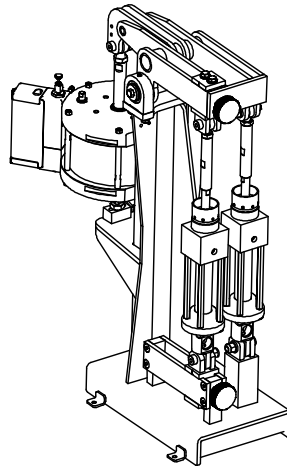

MAGNUM VENUS PLASTECH

PUMP ASSEMBLY	UPPA-10-24-24
---------------	---------------

Parts List			
ITEM	PART NUMBER	QTY	DESCRIPTION
1	UPMF-1001	1	MAIN FRAME
2	UPPH-10000	1	10" POWER HEAD
3	UPMF-1002-XL	1	BEARING BLOCK
4	B-BJRE-.750-3	1	BALL JOINT ROD END
5	UPMF-1003	2	BEARING BLOCK
6	B-SPB-24-39	2	SPHERICAL PLAIN BEARING
7	UPSD-3100	1	SLAVE ARM ASSEMBLY
8	UPSB-1000	1	SLIDE BOX
9	UPLS-2400	2	FLUID SECTION
10	UPLS-1050	1	CLEVIS BLOCK
11	F-SB-12-32	6	SHOULDER BOLT
12	F-FW-08-SAE	8	1/2 SAE WASHER
13	F-HB-08F-28-GR8	4	HEX BOLT
14	UPSD-3116	2	BEARING RETAINER
15	F-HB-08F-24	2	HEX BOLT - Inch
16	05563	2	GREASE FITTING
17	UPSP-102	6	WASHER SPACER
18	F-LN-10C	6	LOCK NUT
19	F-HB-08C-24-GR8	4	HEX CAP SCREW
20	F-FW-10-SAE	2	WASHER
21	F-HB-10C-24-GR8	2	HEX BOLT
22	UPMF-1004	1	STOP PLATE
23	F-CS-05C-12	2	CAP SCREW
24	F-JN-14F	1	JAM NUT

MAGNUM VENUS PLASTECH

PUMP ASSEMBLY

UPPA-10-24-24