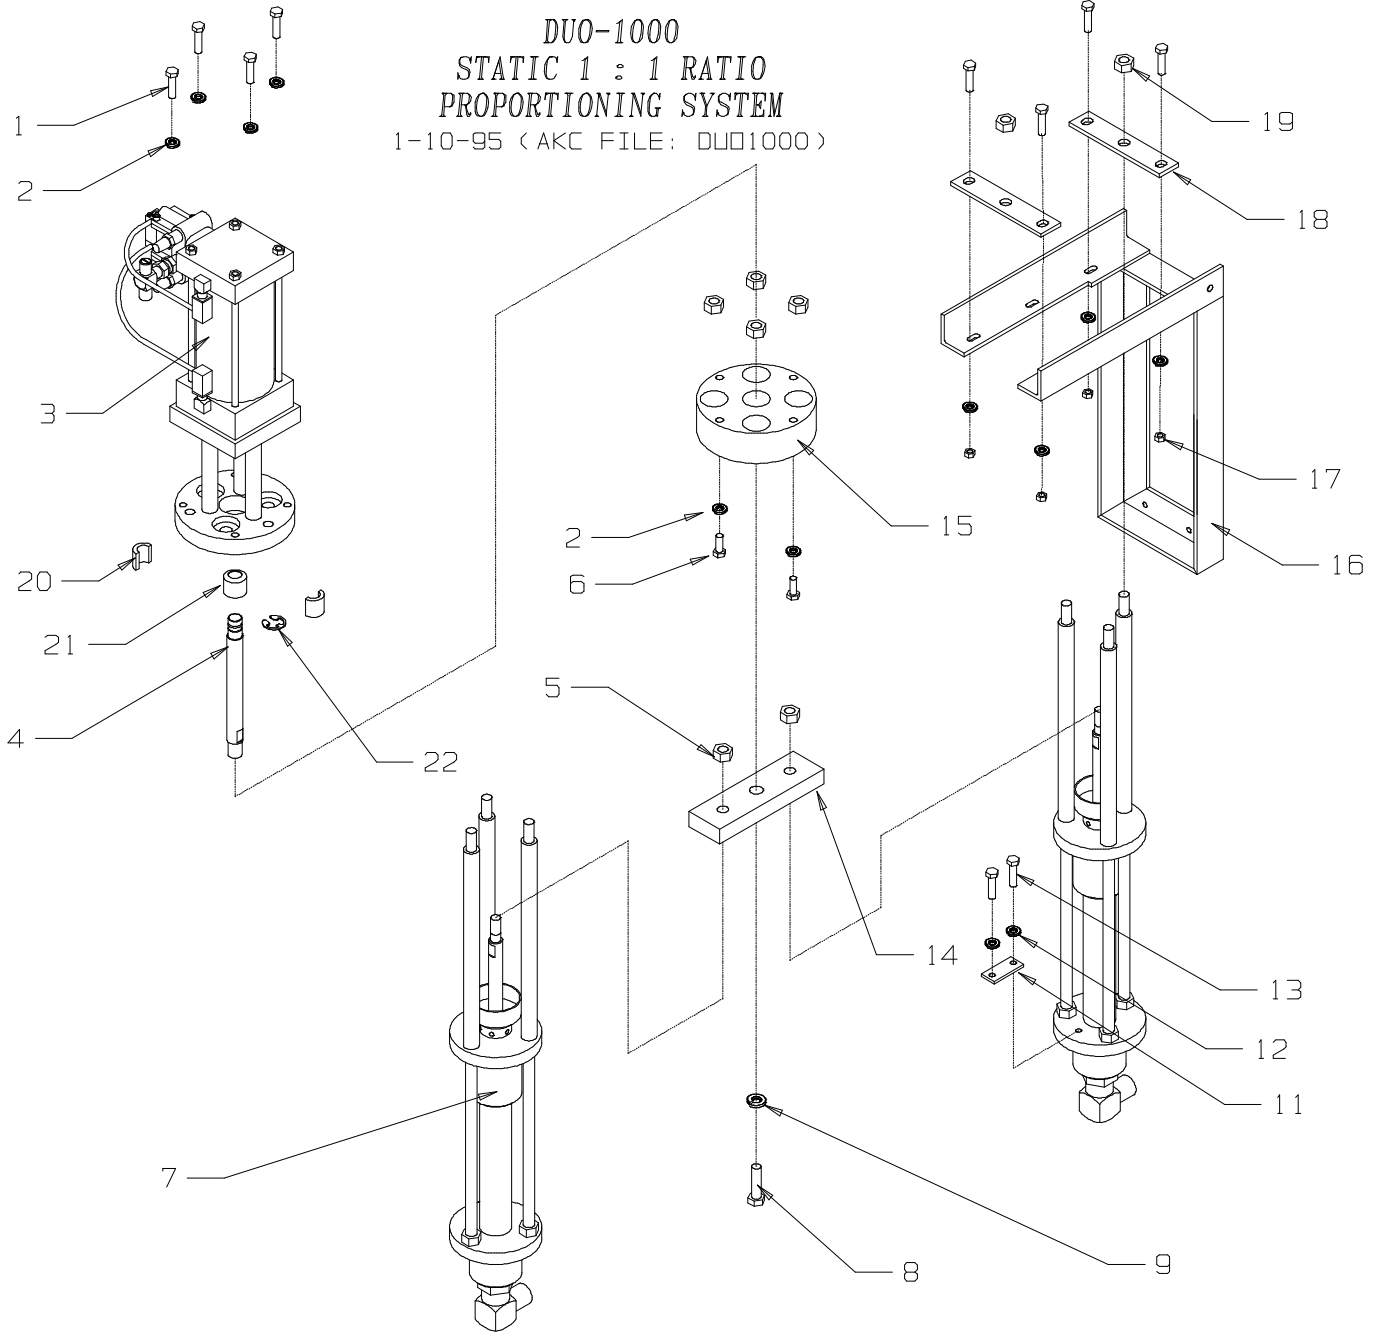

DUO-1000  
STATIC 1 : 1 RATIO  
PROPORTIONING SYSTEM  
1-10-95 (AKC FILE: DU01000)

**DUO-1000**  
**STATIC 1:1 RATIO**  
**PROPORTIONING SYSTEM**  
**1-10-95**  
**PARTS KEY**

ITEM	PART NUMBER	DESCRIPTION	QTY
1	F-HB-06C-24	HEX BOLT	8
2	F-SW-06	SPLIT WASHER	10
3	AIR MOTOR OPTION:		
	MAM-3250	3 1/4" AIR MOTOR	
	MAM-4250	4 1/4" AIR MOTOR	
	MAM-6100	6" AIR MOTOR	
	MAM-8000	8" AIR MOTOR	
4	DRIVE LINKAGE ROD OPTION:		
	DUO-1012	FOR MAM-3250 OR MAM-4250	
	DUO 1011	FOR MAM-6100 OR MAM-8000	
5	F-HN-10F	HEX NUT	2
6	F-HB-06C-16	HEX BOLT	2
7	FLUID SECTION OPTION:		
	DUO-2400		
	DUO-4600		
8	F-HB-05C-12	HEX BOLT	1
9	F-SW-08	SPLIT WASHER	1
11	DUO-1009	BRACE	1
12	F-SW-08	SPLIT WASHER	2
13	F-HB-05C-12	HEX BOLT	2
14	DUO-1004	DRIVE PLATE	1
15	DUO-1005	MOUNTING PLATE	1
16	DUO-1007	MOUNTING BRACKET	1
17	F-HN-06C	HEX NUT	4
18	DUO-1008	MOUNTING BRACE	2
19	F-HN-10F	HEX NUT	6
<b>ITEMS USED ONLY WITH 3 1/4" AND 4 1/4" AIR MOTORS:</b>			
20.	APP-9096	COUPLER	2
21.	APP-9109	COUPLING RETAINER	1
22.	APP-9102	RETAINING RING	1