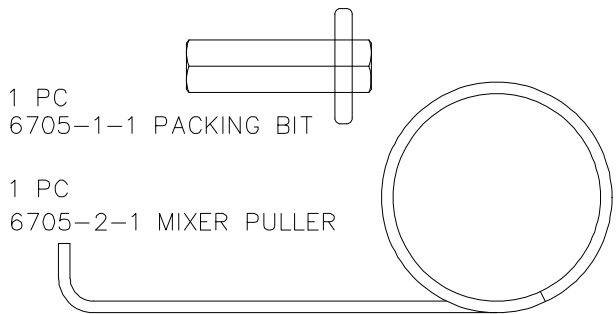

6702-06-01
 GELCOAT UNIT INSTALLATION KIT

TOOLS

1 PC
 9301-3-2 8" MAGNETIC HANDLE

1 PC
 9301-2-1 1-1/2" SLOTTED INSERT BIT

1 PC
 9301-2-2 1" SLOTTED INSERT BIT

1 PC
 6706-2-1 1oz WHITE GREASE

1 PC
 6706-3-1 1oz GUN OIL

1 PC
 6703-01-04 4' DRUM GROUND WIRE ASSY

1 PC
 6703-02-020 20' UNIT GROUND WIRE ASSY

1 PC
 M1300-1-1 MANUAL - GELCOAT OPERATION

1 PC
 M1100-1-2 QUICK LIST INSTRUCTION SHEET

GUN PARTS