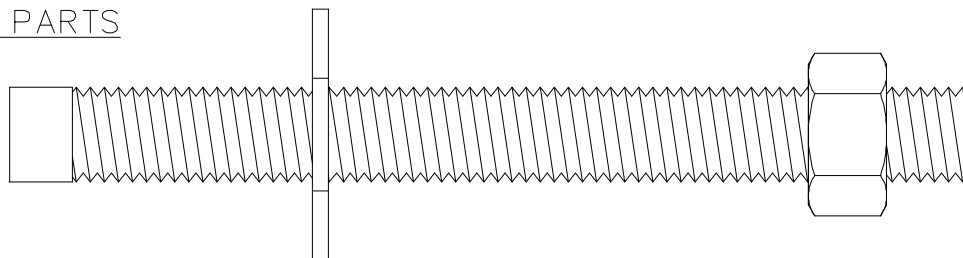

44004-1
 SPARE PARTS & TOOL KIT HIGH VOLUME CHOPPER
TOOLS & PARTS

1 PC 45028-1 FLUSH NEEDLE RETAINER PULLER

1 PC 45030-1 NEEDLE SEAT REMOVAL TOOL

1 PC 45015-1 NEEDLE PACKING INSTALL TOOL

1 PC 45036-1 DRILL BUSHING

1 PC 6706-1-1 1oz. CHOPPER OIL (NOT SHOWN)

1 PC 6706-2-1 1oz. WHITE GREASE (NOT SHOWN)

1 PC 00001 1/4-28 TAP (NOT SHOWN)

1 PC 00002 #4 DRILL (NOT SHOWN)

1 PC N-5010C CARBIDE SPRAY NOZZLE

1 PC N-6510C CARBIDE SPRAY NOZZLE